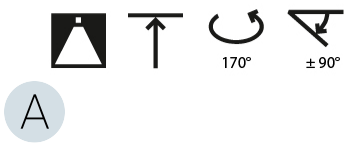

GENERAL

Series: Sign Diva Flex
Subseries: Sign Diva Flex Korona
Partner: Prolicht
Division: Architectural
Installation: Suspension
Product Type: Pendant
Mounting Location: Ceiling
Light Distribution: Adjustable

PHYSICAL

Shape: Round
Diameter (mm): 200
Diameter (in): 7 7/8
Height (mm): 1620
Height (in): 63 3/4
Weight (kg): 1.865
Weight (lbs): 4.1
Diffuser: PMMA - Opal / Micro-Prism / Sparkling Secret / Vintage Industrial
Fixture Finish: SSR / BKV / CWI / CRY / HAB / UFT / ITA / RUA / FTG / MYG / LOD / PUS / FRO / FUP / KIA / POP / BLS / SPG / MEY / GOH / CHC / COM / ABZ / JAG / OBR / MOS / ROR
Fixture Material: PMMA / Extruded Aluminum / Steel

ELECTRICAL

Lamp Type: LED (Zhaga Standard)
Input Wattage (W): 12.1
Total Output Wattage (W): 11
Dimming: Tri-Mode (Non-Dimming and Phase Dimming (120Vac only) and 0-10V Dimming)
Driver Included: Yes
Driver Location: Integrated
Driver Type: Constant Current - Universal
Driver Class: Class 2
Input Voltage (V): 120 - 277
Constant Current (MA): 350

LED

Color Temperature (°K): 3000 / 3500 / 4000
Max. Delivered Lumen (lm): 836 / 895 / 903 / 921
Nominal Lumen (lm): 1280 / 1370 / 1382 / 1410
CRI: >90 CRI
Lamp Life (hrs): 50000

OPTICAL

Adjustability: Rotational 170°; Tilt 90°

RATINGS AND CERTIFICATIONS

Certified By: Certified for North American Standards
IP rating: IP20