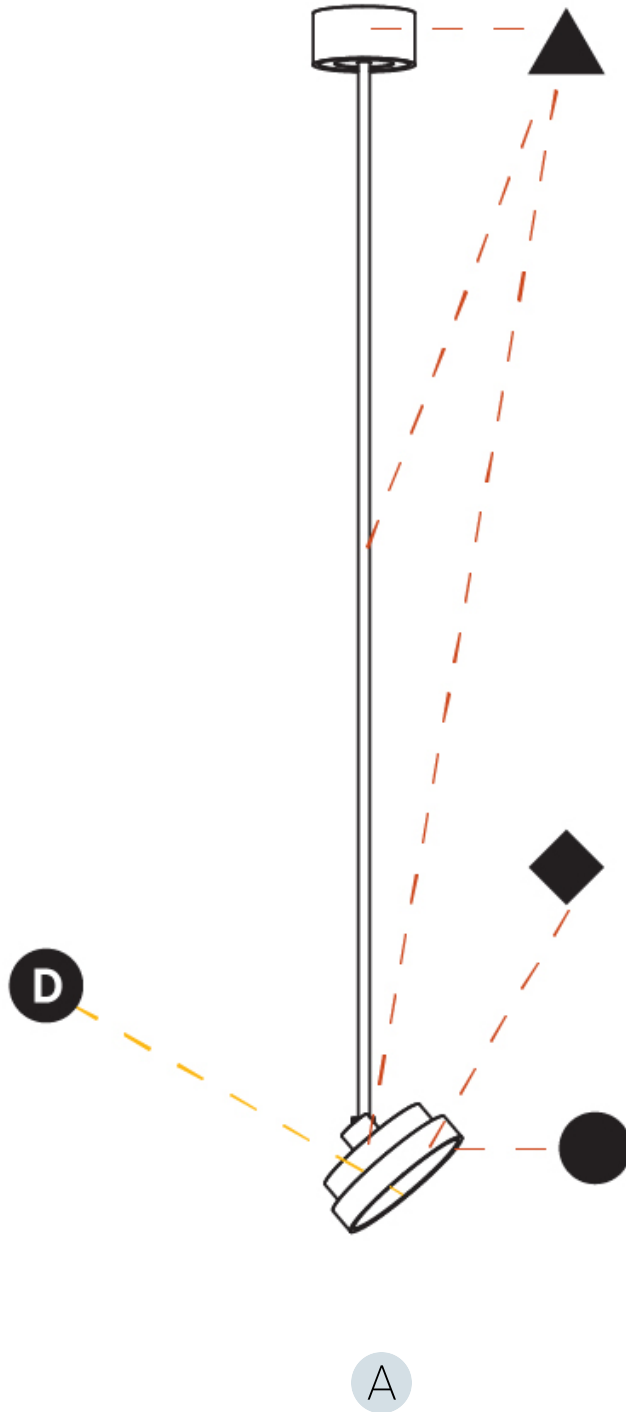

SIGN DIVA FLEX KORONA SUSPENSION

A30862-

PROJECT	_____
TYPE	_____
SPECIFIER	_____
QUANTITY	_____
DATE	_____