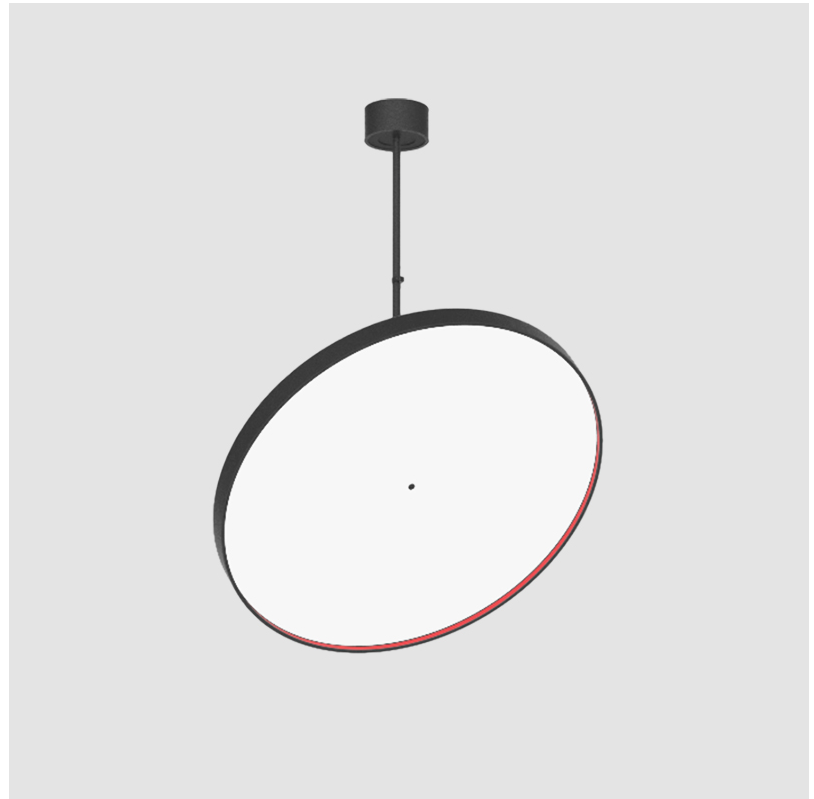

GENERAL

Series: Sign Diva Flex
Subseries: Sign Diva Flex Korona
Partner: Prolicht
Division: Architectural
Installation: Suspension
Product Type: Pendant
Mounting Location: Ceiling
Light Distribution: Adjustable

PHYSICAL

Diameter (mm): 850
Diameter (in): 33 7/16
Height (mm): 870
Height (in): 34 1/4
Weight (kg): 9
Weight (lbs): 19.8
Diffuser: PMMA - Opal / Micro-Prism / Sparkling Secret / Vintage Industrial
Fixture Finish: SSR / BKV / CWI / CRY / HAB / UFT / ITA / RUA / FTG / MYG / LOD / PUS / FRO / FUP / KIA / POP / BLS / SPG / MEY / GOH / CHC / COM / ABZ / JAG / OBR / MOS / ROR
Fixture Material: PMMA / Extruded Aluminum / Steel

ELECTRICAL

Lamp Type: LED (Zhaga Standard)
Input Wattage (W): 96.8
Total Output Wattage (W): 76.8
Dimming: Tri-Mode (Non-Dimming and Phase Dimming (120Vac only) and 0-10V Dimming)
Driver Included: Yes
Driver Location: Integrated
Driver Type: Constant Current - Universal
Driver Class: Class 2
Input Voltage (V): 120 - 277
Constant Current (MA): 600

LED

Color Temperature (°K): 2700 / 3000 / 3500 / 4000
Max. Delivered Lumen (lm): 9094 / 9806 / 11385 / 13736
Nominal Lumen (lm): 10753 / 11596 / 13461 / 13736
CRI: >90 CRI
Lamp Life (hrs): 50000

OPTICAL

Adjustability: Rotational 170°; Tilt 90°

RATINGS AND CERTIFICATIONS

Certified By: Certified for North American Standards
IP rating: IP20