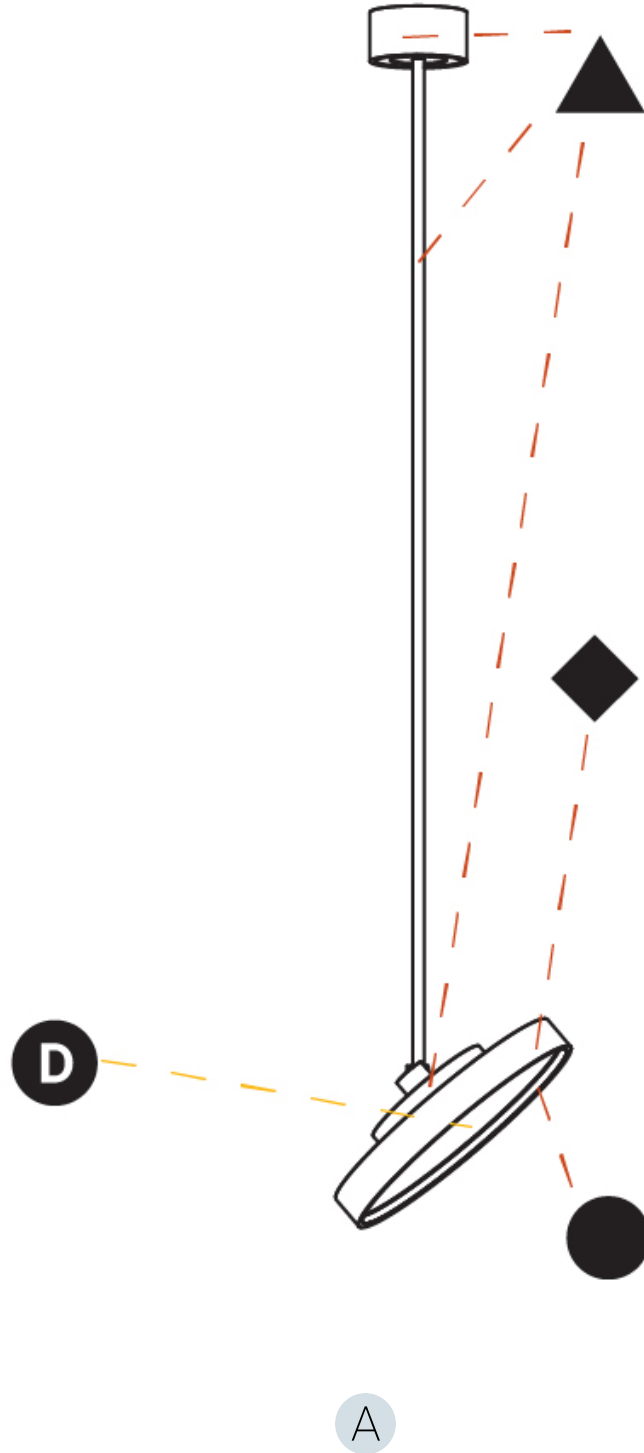

SIGN DIVA FLEX KORONA SUSPENSION

A30864-

PROJECT _____

TYPE _____

SPECIFIER _____

QUANTITY _____

DATE _____