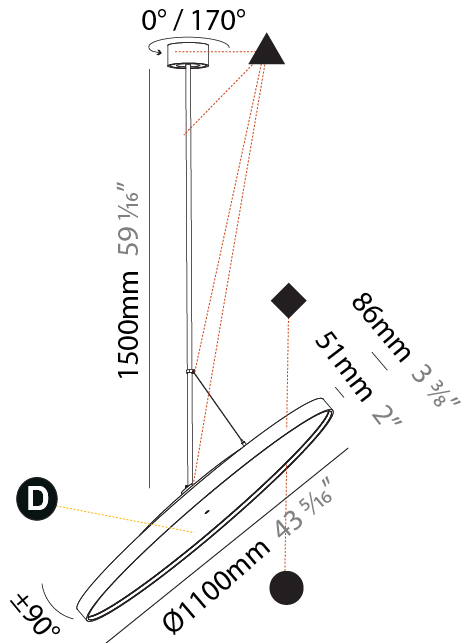

GENERAL

Series: Sign Diva Flex
Subseries: Sign Diva Flex Korona
Partner: Prolicht
Division: Architectural
Installation: Suspension
Product Type: Pendant
Mounting Location: Ceiling
Light Distribution: Adjustable

PHYSICAL

Shape: Round
Diameter (mm): 1100
Diameter (in): 43 5/16
Height (mm): 1620
Height (in): 63 3/4
Weight (kg): 15.5
Weight (lbs): 34.1
Diffuser: PMMA - Opal / Micro-Prism / Sparkling Secret / Vintage Industrial
Fixture Finish: SSR / BKV / CWI / CRY / HAB / UFT / ITA / RUA / FTG / MYG / LOD / PUS / FRO / FUP / KIA / POP / BLS / SPG / MEY / GOH / CHC / COM / ABZ / JAG / OBR / MOS / ROR
Fixture Material: PMMA / Extruded Aluminum / Steel

ELECTRICAL

Lamp Type: LED (Zhaga Standard)
Input Wattage (W): 145
Total Output Wattage (W): 135
Dimming: Tri-Mode (Non-Dimming and Phase Dimming (120Vac only) and 0-10V Dimming)
Driver Included: Yes
Driver Location: Integrated
Driver Type: Constant Current - Universal
Driver Class: Class 2
Input Voltage (V): 120 - 277
Constant Current (MA): 600

LED

Color Temperature (°K): 2700 / 3000 / 3500 / 4000
Max. Delivered Lumen (lm): 16002 / 17172 / 19937 / 20344
Nominal Lumen (lm): 18992 / 20305 / 23575 / 24056
CRI: >90 CRI
Lamp Life (hrs): 50000

OPTICAL

Adjustability: Rotational 170°; Tilt 90°

RATINGS AND CERTIFICATIONS

Certified By: Certified for North American Standards
IP rating: IP20