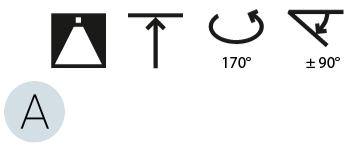

GENERAL

Series: Sign Diva Flex
Subseries: Sign Diva Flex Korona
Partner: Prolicht
Division: Architectural
Installation: Suspension
Product Type: Pendant
Mounting Location: Ceiling
Light Distribution: Adjustable

PHYSICAL

Shape: Round
Diameter (mm): 200
Diameter (in): 7 7/8
Height (mm): 870
Height (in): 34 1/4
Weight (kg): 2.007
Weight (lbs): 4.42
Diffuser: PMMA - Opal / Micro-Prism / Sparkling Secret / Vintage Industrial
Fixture Finish: SSR / BKV / CWI / CRY / HAB / UFT / ITA / RUA / FTG / MYG / LOD / PUS / FRO / FUP / KIA / POP / BLS / SPG / MEY / GOH / CHC / COM / ABZ / JAG / OBR / MOS / ROR
Fixture Material: PMMA / Extruded Aluminum / Steel

ELECTRICAL

Lamp Type: LED (Zhaga Standard)
Input Wattage (W): 12.1
Total Output Wattage (W): 11
Dimming: Tri-Mode (Non-Dimming and Phase Dimming (120Vac only) and 0-10V Dimming)
Driver Included: Yes
Driver Location: Integrated
Driver Type: Constant Current - Universal
Driver Class: Class 2
Input Voltage (V): 120 - 277
Constant Current (MA): 350

LED

Color Temperature (°K): 2700 / 3000 / 3500 / 4000
Max. Delivered Lumen (lm): 836 / 895 / 903 / 921
Nominal Lumen (lm): 1280 / 1370 / 1382 / 1410
CRI: >90 CRI
Lamp Life (hrs): 50000

OPTICAL

Adjustability: Rotational 170°; Tilt 90°

RATINGS AND CERTIFICATIONS

Certified By: Certified for North American Standards
IP rating: IP20