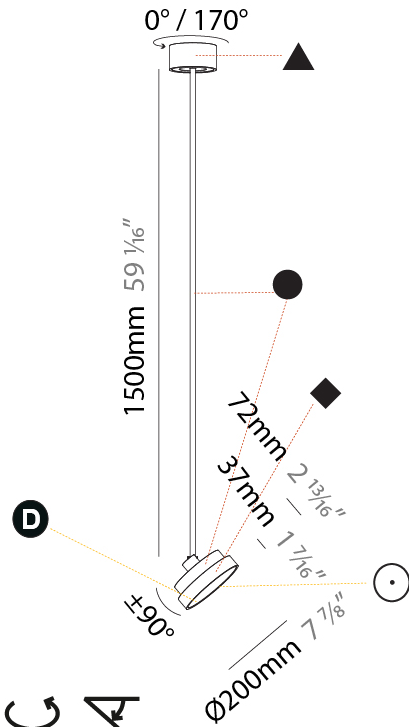

GENERAL

Series: Sign Diva Flex
Subseries: Sign Diva Flex
Partner: Prolicht
Division: Architectural
Installation: Suspension
Product Type: Pendant
Mounting Location: Ceiling
Light Distribution: Adjustable

PHYSICAL

Shape: Round
Diameter (mm): 200
Diameter (in): 7 7/8
Height (mm): 1620
Height (in): 63 3/4
Weight (kg): 2.007
Weight (lbs): 4.42
Diffuser: PMMA - Opal / Micro-Prism / Sparkling Secret / Vintage Industrial
Fixture Finish: SSR / BKV / CWI / CRY / HAB / UFT / ITA / RUA / FTG / MYG / LOD / PUS / FRO / FUP / KIA / POP / BLS / SPG / MEY / GOH / CHC / COM / ABZ / JAG / OBR / MOS / ROR
Fixture Material: PMMA / Extruded Aluminum / Steel

ELECTRICAL

Lamp Type: LED (Zhaga Standard)
Input Wattage (W): 12.1
Total Output Wattage (W): 11
Dimming: Tri-Mode (Non-Dimming and Phase Dimming (120Vac only) and 0-10V Dimming)
Driver Included: Yes
Driver Location: Integrated
Driver Type: Constant Current - Universal
Driver Class: Class 2
Input Voltage (V): 120 - 277
Constant Current (MA): 350

LED

Color Temperature (°K): 2700 / 3000 / 3500 / 4000
Max. Delivered Lumen (lm): 836 / 895 / 902 / 921
Nominal Lumen (lm): 1280 / 1370 / 1382 / 1410
CRI: >90 CRI
Lamp Life (hrs): 50000

OPTICAL

Adjustability: Rotational 170°; Tilt 90°

RATINGS AND CERTIFICATIONS

Certified By: Certified for North American Standards
IP rating: IP20