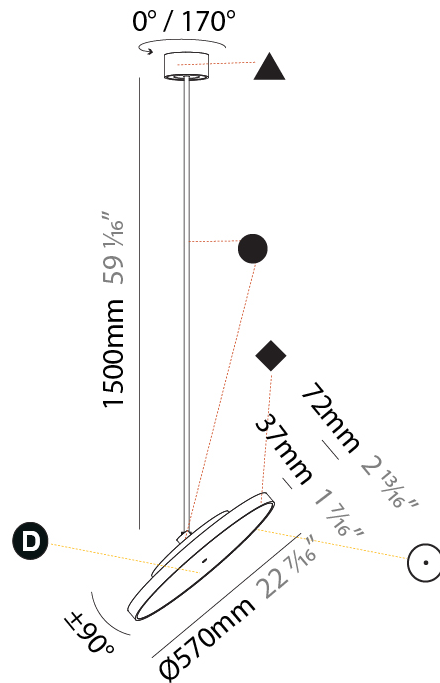

GENERAL

Series: Sign Diva Flex
Subseries: Sign Diva Flex
Partner: Prolicht
Division: Architectural
Installation: Suspension
Product Type: Pendant
Mounting Location: Ceiling
Light Distribution: Adjustable

PHYSICAL

Shape: Round
Diameter (mm): 570
Diameter (in): 22 7/16
Height (mm): 1620
Height (in): 63 3/4
Weight (kg): 7.077
Weight (lbs): 15.42
Diffuser: PMMA - Opal / Micro-Prism / Sparkling Secret / Vintage Industrial
Fixture Finish: SSR / BKV / CWI / CRY / HAB / UFT / ITA / RUA / FTG / MYG / LOD / PUS / FRO / FUP / KIA / POP / BLS / SPG / MEY / GOH / CHC / COM / ABZ / JAG / OBR / MOS / ROR
Fixture Material: PMMA / Extruded Aluminum / Steel

ELECTRICAL

Lamp Type: LED (Zhaga Standard)
Input Wattage (W): 58.3
Total Output Wattage (W): 53
Dimming: Tri-Mode (Non-Dimming and Phase Dimming (120Vac only) and 0-10V Dimming)
Driver Included: Yes
Driver Location: Integrated
Driver Type: Constant Current - Universal
Driver Class: Class 2
Input Voltage (V): 120 - 277
Constant Current (MA): 350

LED

Color Temperature (°K): 2700 / 3000 / 3500 / 4000
Max. Delivered Lumen (lm): 4439 / 4759 / 4801 / 4899
Nominal Lumen (lm): 6199 / 6646 / 6705 / 6842
CRI: >90 CRI
Lamp Life (hrs): 50000

OPTICAL

Adjustability: Rotational 170°; Tilt 90°

RATINGS AND CERTIFICATIONS

Certified By: Certified for North American Standards
IP rating: IP20