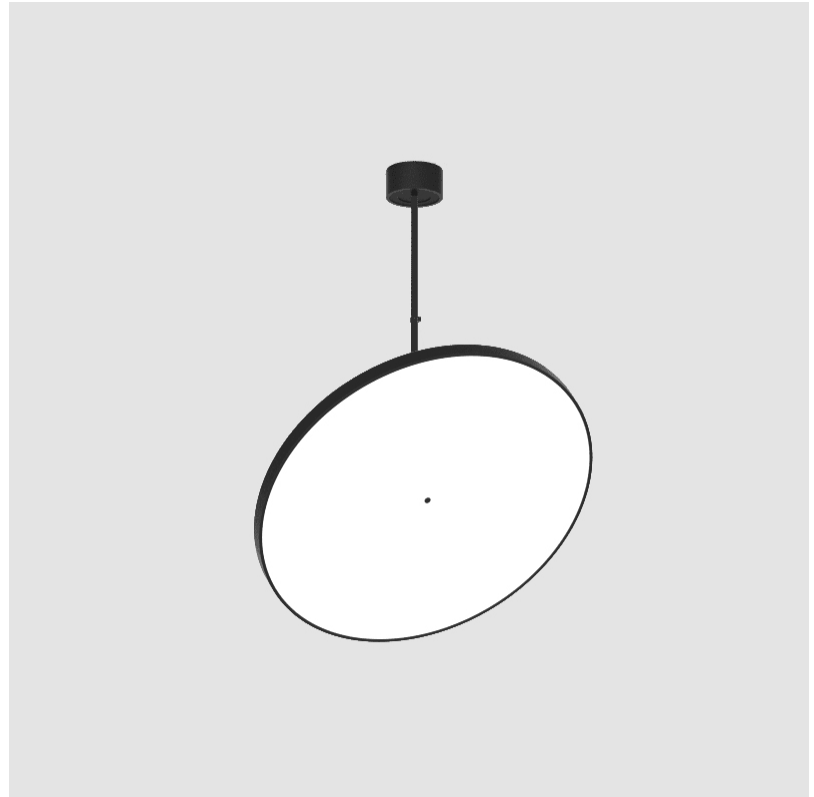

Adjustability: Rotational 170°; Tilt 90°
--

RATINGS AND CERTIFICATIONS

Certified By: Certified for North American Standards
IP rating: IP20

SIGN DIVA FLEX SUSPENSION

A30859-

PROJECT	_____
TYPE	_____
SPECIFIER	_____
QUANTITY	_____
DATE	_____