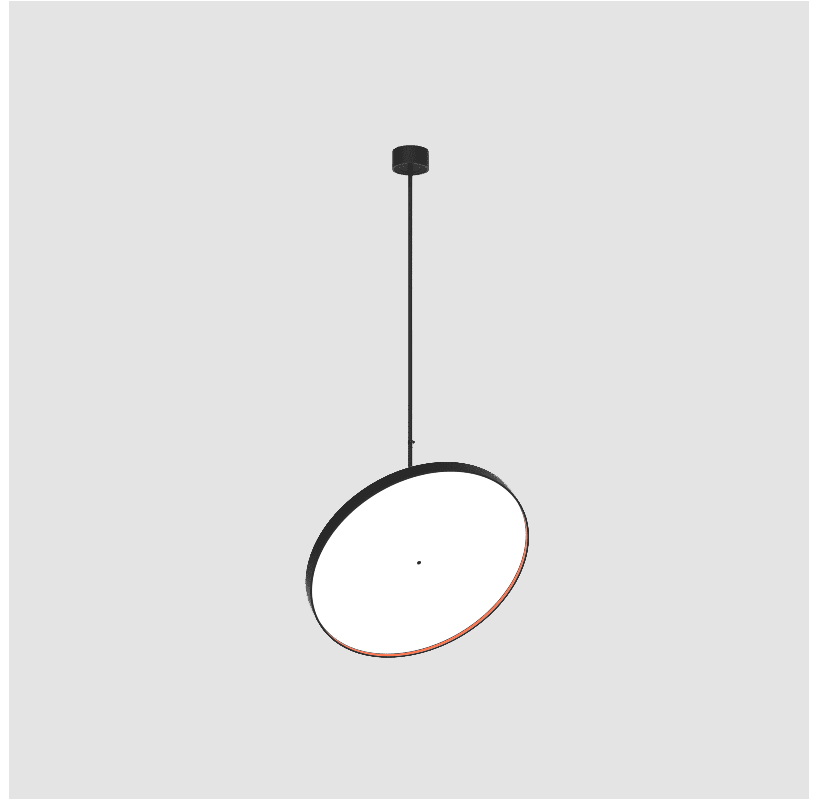

GENERAL

Series: Sign Diva Flex
Subseries: Sign Diva Flex Korona
Partner: Prolicht
Division: Architectural
Installation: Suspension
Product Type: Pendant
Mounting Location: Ceiling
Light Distribution: Adjustable

PHYSICAL

Shape: Round
Diameter (mm): 850
Diameter (in): 33 7/16
Height (mm): 1620
Height (in): 63 3/4
Weight (kg): 2.007
Weight (lbs): 4.42
Diffuser: PMMA - Opal / Micro-Prism / Sparkling Secret / Vintage Industrial
Fixture Finish: SSR / BKV / CWI / CRY / HAB / UFT / ITA / RUA / FTG / MYG / LOD / PUS / FRO / FUP / KIA / POP / BLS / SPG / MEY / GOH / CHC / COM / ABZ / JAG / OBR / MOS / ROR
Fixture Material: PMMA / Extruded Aluminum / Steel

ELECTRICAL

Lamp Type: LED (Zhaga Standard)
Input Wattage (W): 88
Total Output Wattage (W): 76.8
Dimming: Tri-Mode (Non-Dimming and Phase Dimming (120Vac only) and 0-10V Dimming)
Driver Included: Yes
Driver Location: Integrated
Driver Type: Constant Current - Universal
Driver Class: Class 2
Input Voltage (V): 120 - 277
Constant Current (MA): 600

LED

Color Temperature (°K): 2700 / 3000 / 3500 / 4000
Max. Delivered Lumen (lm): 9094 / 9806 / 11385 / 13736
Nominal Lumen (lm): 10753 / 11596 / 13461 / 13736
CRI: >90 CRI
Lamp Life (hrs): 50000

OPTICAL

Adjustability: Rotational 170°; Tilt 90°

RATINGS AND CERTIFICATIONS

Certified By: Certified for North American Standards
IP rating: IP20