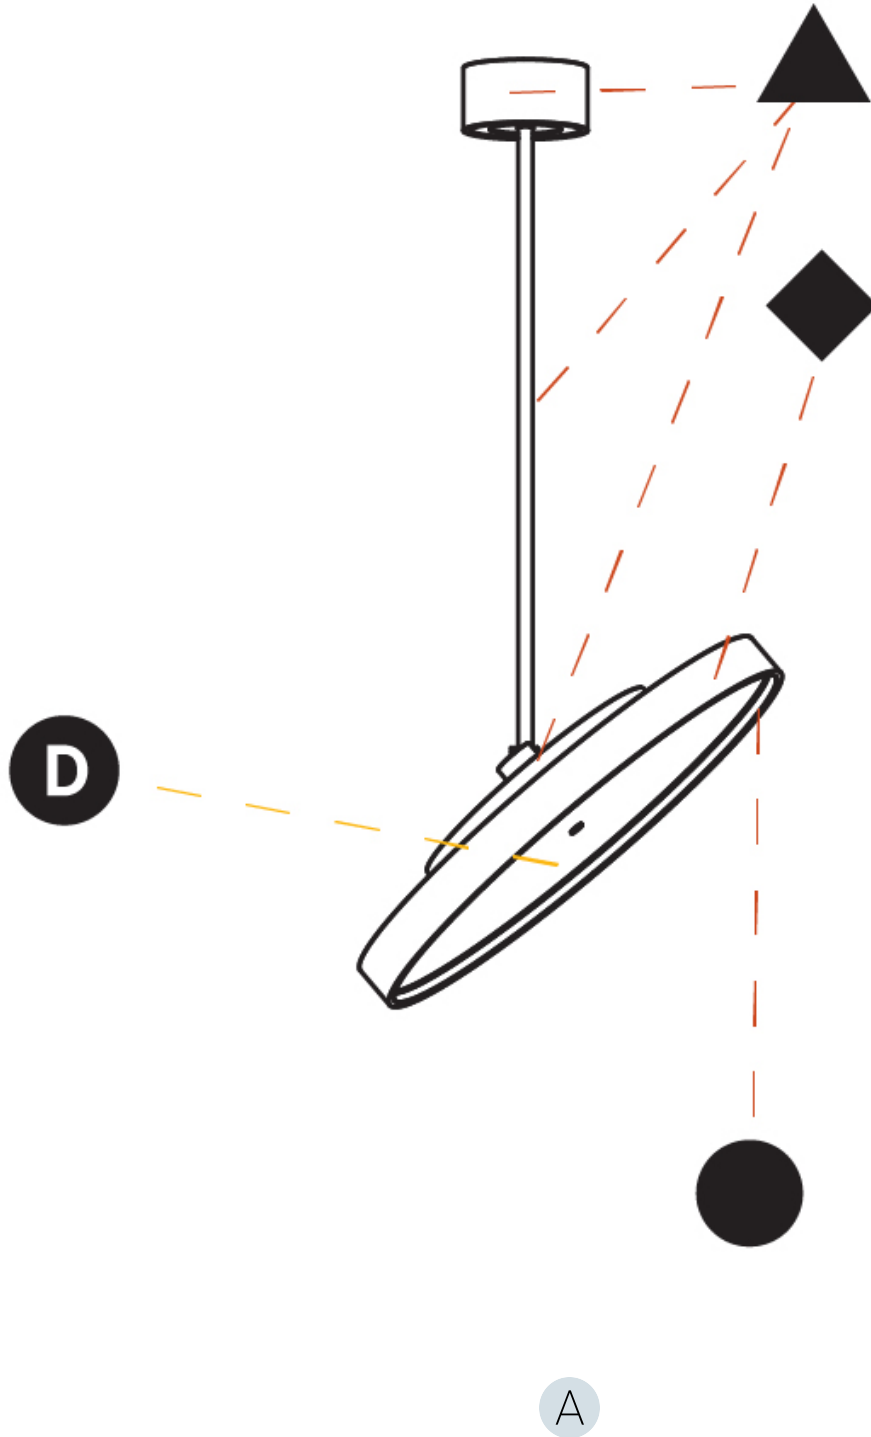

SIGN DIVA FLEX KORONA SUSPENSION

A30865-

PROJECT	_____
TYPE	_____
SPECIFIER	_____
QUANTITY	_____
DATE	_____