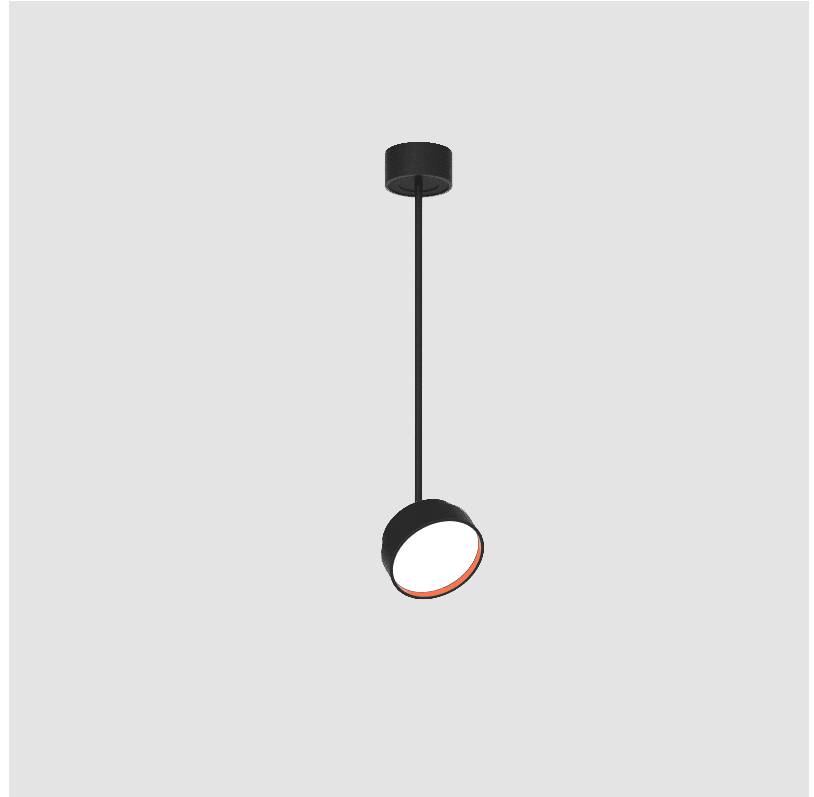

GENERAL

Series: Sign Diva Flex
Subseries: Sign Diva Flex Korona
Partner: Prolicht
Division: Architectural
Installation: Suspension
Product Type: Pendant
Mounting Location: Ceiling
Light Distribution: Adjustable

PHYSICAL

Shape: Round
Diameter (mm): 200
Diameter (in): 7 7/8
Height (mm): 870
Height (in): 34 1/4
Weight (kg): 2.007
Weight (lbs): 4.42
Diffuser: PMMA - Opal / Micro-Prism / Sparkling Secret / Vintage Industrial
Fixture Finish: SSR / BKV / CWI / CRY / HAB / UFT / ITA / RUA / FTG / MYG / LOD / PUS / FRO / FUP / KIA / POP / BLS / SPG / MEY / GOH / CHC / COM / ABZ / JAG / OBR / MOS / ROR
Fixture Material: PMMA / Extruded Aluminum / Steel

ELECTRICAL

Lamp Type: LED (Zhaga Standard)
Input Wattage (W): 12.1
Total Output Wattage (W): 11
Dimming: Tri-Mode (Non-Dimming and Phase Dimming (120Vac only) and 0-10V Dimming)
Driver Included: Yes
Driver Location: Integrated
Driver Type: Constant Current - Universal
Driver Class: Class 2
Input Voltage (V): 120 - 277
Constant Current (MA): 350

LED

Color Temperature (°K): 2700 / 3000 / 3500 / 4000
Max. Delivered Lumen (lm): 836 / 895 / 903 / 921
Nominal Lumen (lm): 1280 / 1370 / 1382 / 1410
CRI: >90 CRI
Lamp Life (hrs): 50000

OPTICAL

Adjustability: Rotational 170°; Tilt 90°

RATINGS AND CERTIFICATIONS

Certified By: Certified for North American Standards
IP rating: IP20