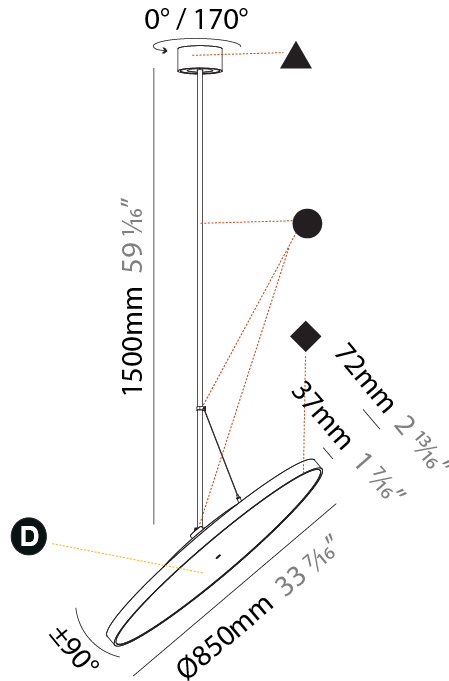

GENERAL

Series: Sign Diva Flex
Subseries: Sign Diva Flex
Partner: Prolicht
Division: Architectural
Installation: Suspension
Product Type: Pendant
Mounting Location: Ceiling
Light Distribution: Adjustable

PHYSICAL

Shape: Round
Diameter (mm): 850
Diameter (in): 33 7/16"
Height (mm): 1620
Height (in): 63 3/4"
Weight (kg): 2.007
Weight (lbs): 4.42
Diffuser: PMMA - Opal / Micro-Prism / Sparkling Secret / Vintage Industrial
Fixture Finish: SSR / BKV / CWI / CRY / HAB / UFT / ITA / RUA / FTG / MYG / LOD / PUS / FRO / FUP / KIA / POP / BLS / SPG / MEY / GOH / CHC / COM / ABZ / JAG / OBR / MOS / ROR
Fixture Material: PMMA / Extruded Aluminum / Steel

ELECTRICAL

Lamp Type: LED (Zhaga Standard)
Input Wattage (W): 96.8
Total Output Wattage (W): 76.8
Dimming: Tri-Mode (Non-Dimming and Phase Dimming (120Vac only) and 0-10V Dimming)
Driver Included: Yes
Driver Location: Integrated
Driver Type: Constant Current - Universal
Driver Class: Class 2
Input Voltage (V): 120 - 277
Constant Current (MA): 600

LED

Color Temperature (°K): 2700 / 3000 / 3500 / 4000
Max. Delivered Lumen (lm): 9094 / 9806 / 11375 / 11617
Nominal Lumen (lm): 10753 / 11596 / 13461 / 13736
CRI: >90 CRI
Lamp Life (hrs): 50000

OPTICAL

Adjustability: Rotational 170°; Tilt 90°

RATINGS AND CERTIFICATIONS

Certified By: Certified for North American Standards
IP rating: IP20

A