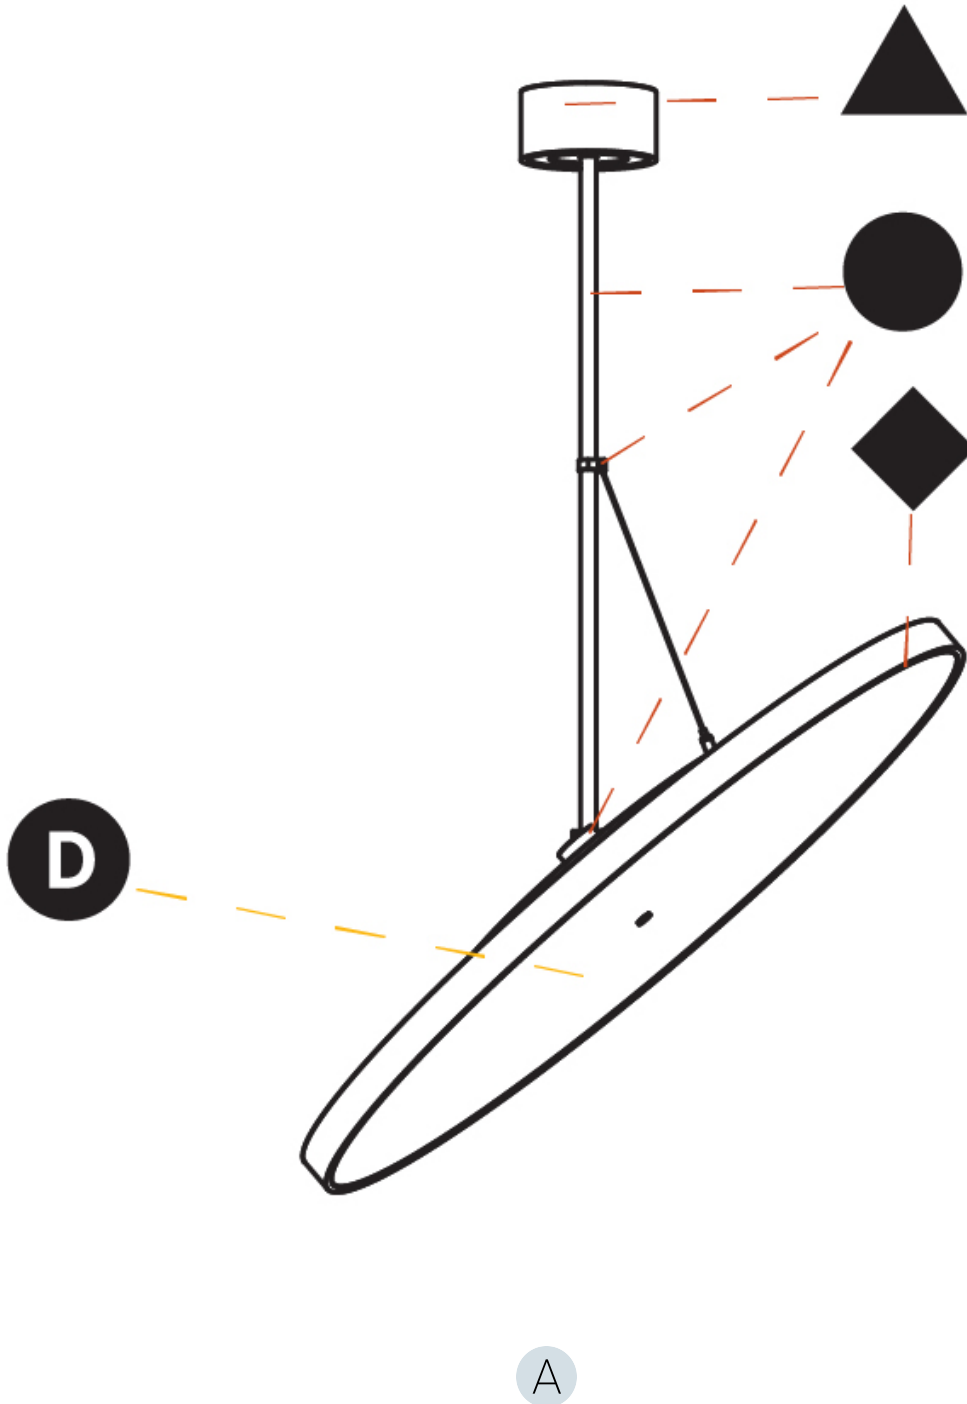

Adjustability: Rotational 170°; Tilt 90°
--

RATINGS AND CERTIFICATIONS

Certified By: Certified for North American Standards
IP rating: IP20

A

SIGN DIVA FLEX SUSPENSION

A30858-

PROJECT	_____
TYPE	_____
SPECIFIER	_____
QUANTITY	_____
DATE	_____