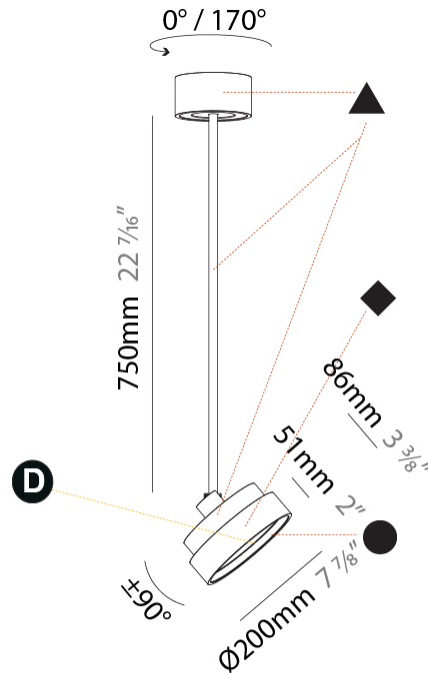

GENERAL

Series: Sign Diva Flex
Subseries: Sign Diva Flex Korona
Partner: Prolicht
Division: Architectural
Installation: Suspension
Product Type: Pendant
Mounting Location: Ceiling
Light Distribution: Adjustable

PHYSICAL

Shape: Round
Diameter (mm): 200
Diameter (in): 7 7/8
Height (mm): 870
Height (in): 34 1/4
Weight (kg): 2.007
Weight (lbs): 4.42
Diffuser: PMMA - Opal / Micro-Prism / Sparkling Secret / Vintage Industrial
Fixture Finish: SSR / BKV / CWI / CRY / HAB / UFT / ITA / RUA / FTG / MYG / LOD / PUS / FRO / FUP / KIA / POP / BLS / SPG / MEY / GOH / CHC / COM / ABZ / JAG / OBR / MOS / ROR
Fixture Material: PMMA / Extruded Aluminum / Steel

ELECTRICAL

Lamp Type: LED (Zhaga Standard)
Input Wattage (W): 12.1
Total Output Wattage (W): 11
Dimming: Tri-Mode (Non-Dimming and Phase Dimming (120Vac only) and 0-10V Dimming)
Driver Included: Yes
Driver Location: Integrated
Driver Type: Constant Current - Universal
Driver Class: Class 2
Input Voltage (V): 120 - 277
Constant Current (MA): 350

LED

Color Temperature (°K): 2700 / 3000 / 3500 / 4000
Max. Delivered Lumen (lm): 836 / 895 / 903 / 921
Nominal Lumen (lm): 1280 / 1370 / 1382 / 1410
CRI: >90 CRI
Lamp Life (hrs): 50000

OPTICAL

Adjustability: Rotational 170°; Tilt 90°

RATINGS AND CERTIFICATIONS

Certified By: Certified for North American Standards
IP rating: IP20