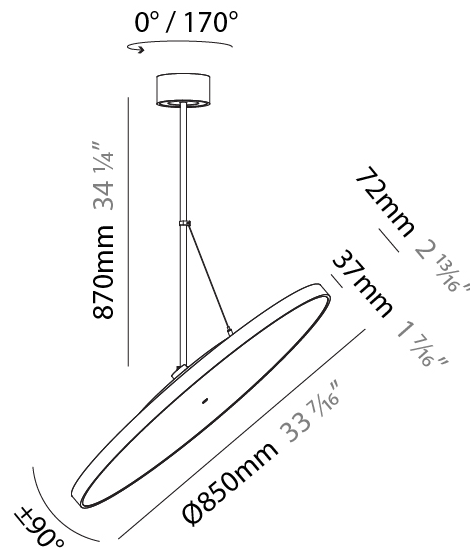

GENERAL

Series: Sign Diva Flex
Subseries: Sign Diva Flex
Partner: Prolicht
Division: Architectural
Installation: Suspension
Product Type: Pendant
Mounting Location: Ceiling
Light Distribution: Adjustable

PHYSICAL

Diameter (mm): 1100
Diameter (in): 43 ⁷/₁₆
Height (mm): 870
Height (in): 34 ¹/₄
Weight (kg): 9
Weight (lbs): 11.2
Diffuser: PMMA - Opal / Micro-Prism / Sparkling Secret / Vintage Industrial
Fixture Finish: SSR / BKV / CWI / CRY / HAB / UFT / ITA / RUA / FTG / MYG / LOD / PUS / FRO / FUP / KIA / POP / BLS / SPG / MEY / GOH / CHC / COM / ABZ / JAG / OBR / MOS / ROR
Fixture Material: PMMA / Extruded Aluminum / Steel

ELECTRICAL

Lamp Type: LED (Zhaga Standard)
Input Wattage (W): 169.4
Total Output Wattage (W): 135
Dimming: Tri-Mode (Non-Dimming and Phase Dimming (120Vac only) and 0-10V Dimming)
Driver Included: Yes
Driver Location: Integrated
Driver Type: Constant Current - Universal
Driver Class: Class 2
Input Voltage (V): 120 - 277
Constant Current (MA): 600

LED

Color Temperature (°K): 2700 / 3000 / 3500 / 4000
Max. Delivered Lumen (lm): 16002 / 17172 / 19937 / 20344
Nominal Lumen (lm): 18992 / 20305 / 23575 / 24056
CRI: >90 CRI
Lamp Life (hrs): 50000

OPTICAL

Adjustability: Rotational 170°; Tilt 90°

RATINGS AND CERTIFICATIONS

Certified By: Certified for North American Standards
IP rating: IP20