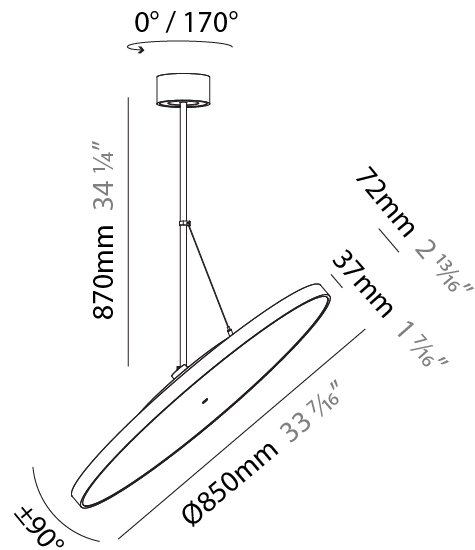

GENERAL

Series: Sign Diva Flex
Subseries: Sign Diva Flex
Partner: Prolicht
Division: Architectural
Installation: Suspension
Product Type: Pendant
Mounting Location: Ceiling
Light Distribution: Adjustable

PHYSICAL

Diameter (mm): 850
Diameter (in): 33 7/16
Height (mm): 870
Height (in): 34 1/4
Weight (kg): 9
Weight (lbs): 19.8
Diffuser: PMMA - Opal / Micro-Prism / Sparkling Secret / Vintage Industrial
Fixture Finish: SSR / BKV / CWI / CRY / HAB / UFT / ITA / RUA / FTG / MYG / LOD / PUS / FRO / FUP / KIA / POP / BLS / SPG / MEY / GOH / CHC / COM / ABZ / JAG / OBR / MOS / ROR
Fixture Material: PMMA / Extruded Aluminum / Steel

ELECTRICAL

Lamp Type: LED (Zhaga Standard)
Input Wattage (W): 96.8
Total Output Wattage (W): 76.8
Dimming: Tri-Mode (Non-Dimming and Phase Dimming (120Vac only) and 0-10V Dimming)
Driver Included: Yes
Driver Location: Integrated
Driver Type: Constant Current - Universal
Driver Class: Class 2
Input Voltage (V): 120 - 277
Constant Current (MA): 600

LED

Color Temperature (°K): 2700 / 3000 / 3500 / 4000
Max. Delivered Lumen (lm): 9094 / 9806 / 11385 / 11617
Nominal Lumen (lm): 10753 / 11596 / 13461 / 13736
CRI: >90 CRI
Lamp Life (hrs): 50000

OPTICAL

RATINGS AND CERTIFICATIONS

Certified By: Certified for North American Standards
IP rating: IP20