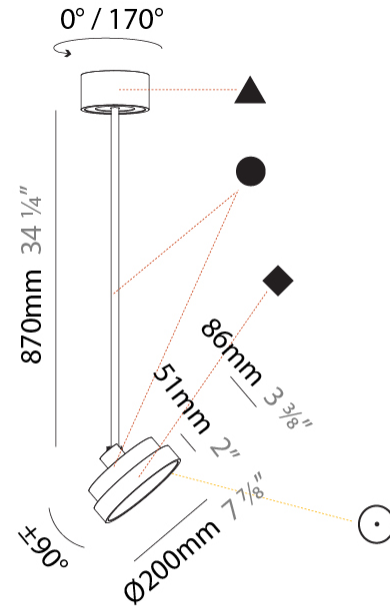

GENERAL

Series: Sign Diva Flex
Subseries: Sign Diva Flex
Partner: Prolicht
Division: Architectural
Installation: Suspension
Product Type: Pendant
Mounting Location: Ceiling
Light Distribution: Adjustable

PHYSICAL

Shape: Round
Diameter (mm): 200
Diameter (in): 7 7/8
Height (mm): 870
Depth (mm): 86
Height (in): 34 1/4
Depth (in): 3 3/8
Weight (kg): 2.007
Weight (lbs): 4.42
Diffuser: PMMA - Opal / Micro-Prism / Sparkling Secret / Vintage Industrial
Fixture Finish: SSR / BKV / CWI / CRY / HAB / UFT / ITA / RUA / FTG / MYG / LOD / PUS / FRO / FUP / KIA / POP / BLS / SPG / MEY / GOH / CHC / COM / ABZ / JAG / OBR / MOS / ROR
Fixture Material: PMMA / Extruded Aluminum / Steel

ELECTRICAL

Lamp Type: LED (Zhaga Standard)
Input Wattage (W): 12.1
Total Output Wattage (W): 11
Dimming: Tri-Mode (Non-Dimming and Phase Dimming (120Vac only) and 0-10V Dimming)
Driver Included: Yes
Driver Location: Integrated
Driver Type: Constant Current - Universal
Driver Class: Class 2
Input Voltage (V): 120 - 277
Constant Current (MA): 350

LED

Color Temperature (*K): 2700 / 3000 / 3500 / 4000
Max. Delivered Lumen (lm): 836 / 895 / 902 / 921
Nominal Lumen (lm): 1280 / 1370 / 1382 / 1410
CRI: >90 CRI
Lamp Life (hrs): 50000

OPTICAL

Adjustability: Rotational 170°; Tilt 90°

RATINGS AND CERTIFICATIONS

Certified By: Certified for North American Standards
IP rating: IP20