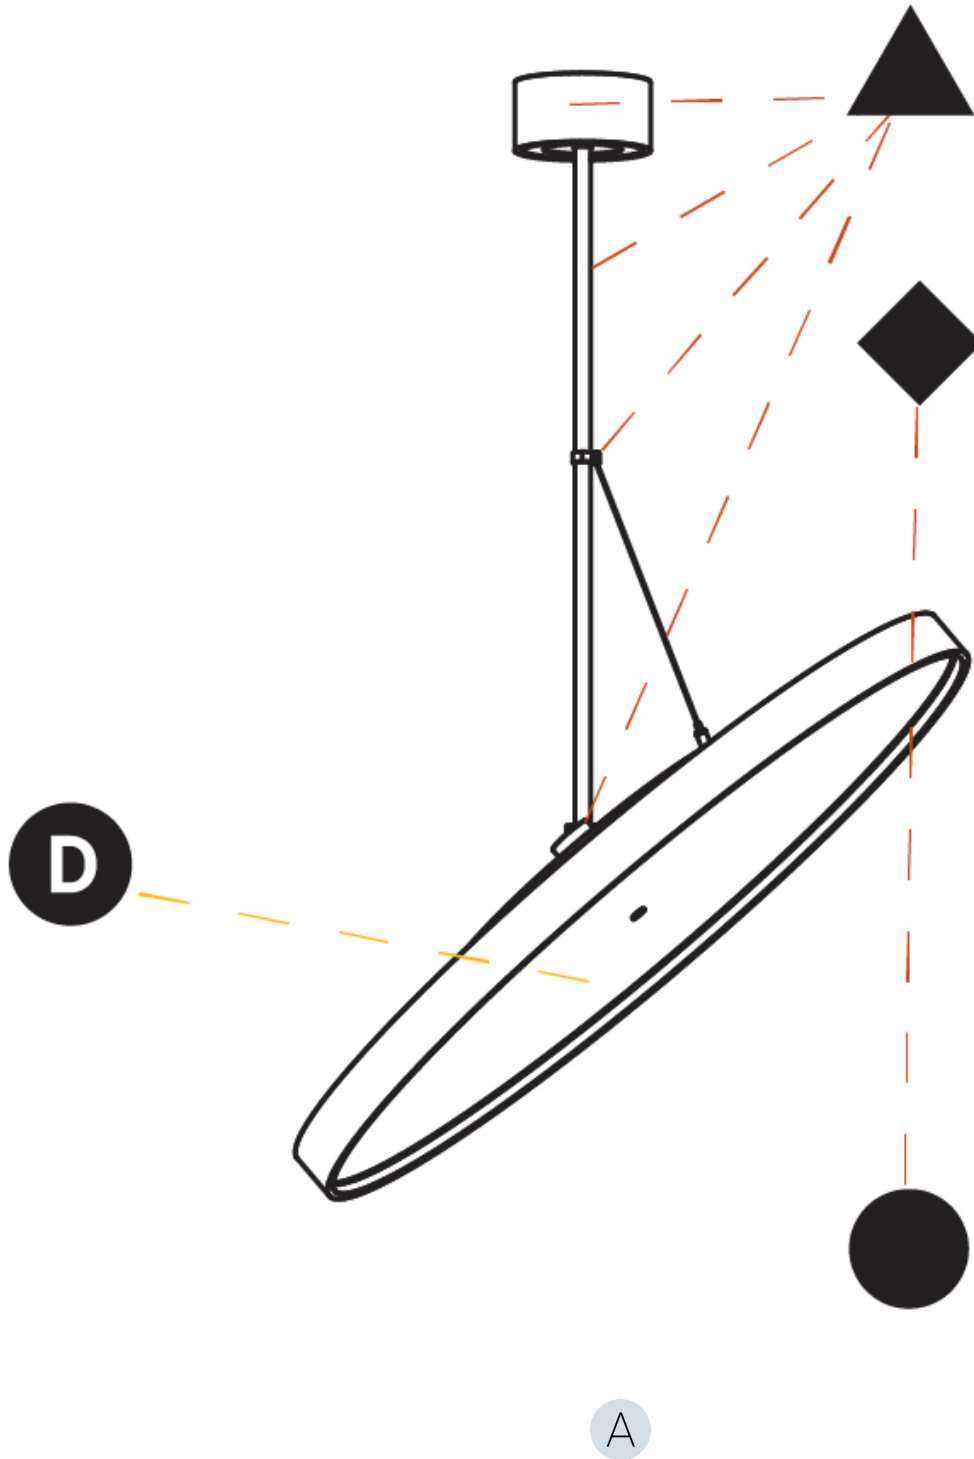

SIGN DIVA FLEX KORONA SUSPENSION

A30867-

PROJECT	_____
TYPE	_____
SPECIFIER	_____
QUANTITY	_____
DATE	_____